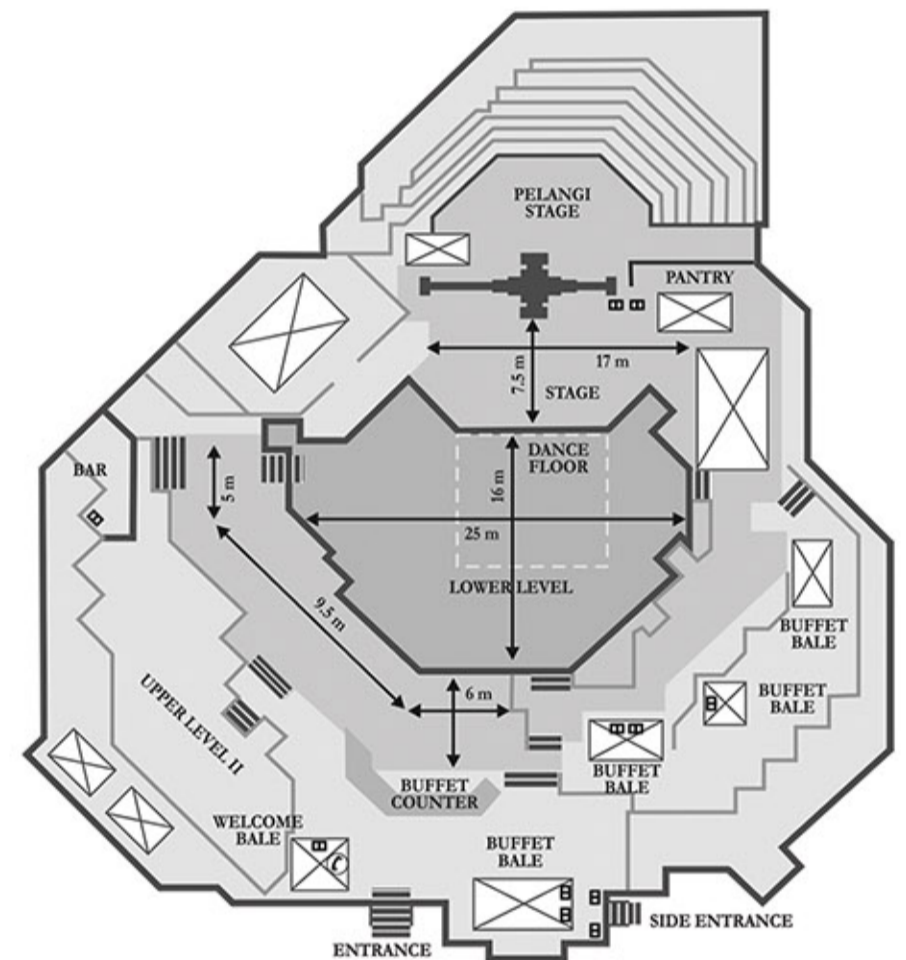

THE GARDENS

A variety of gardens provides ample choices appropriate for special events of any kind. The Temple Garden with an authentic Balinese temple overlooking the water lily pond is a perfect natural setting for any occasion.

The Beach Garden overlooks one of the widest stretches of white sandy beach providing a dramatic setting anytime of the day. The beach front gazebo with a sweeping 180 degree view of the Indian Ocean is a lovely setting for small and intimate events.