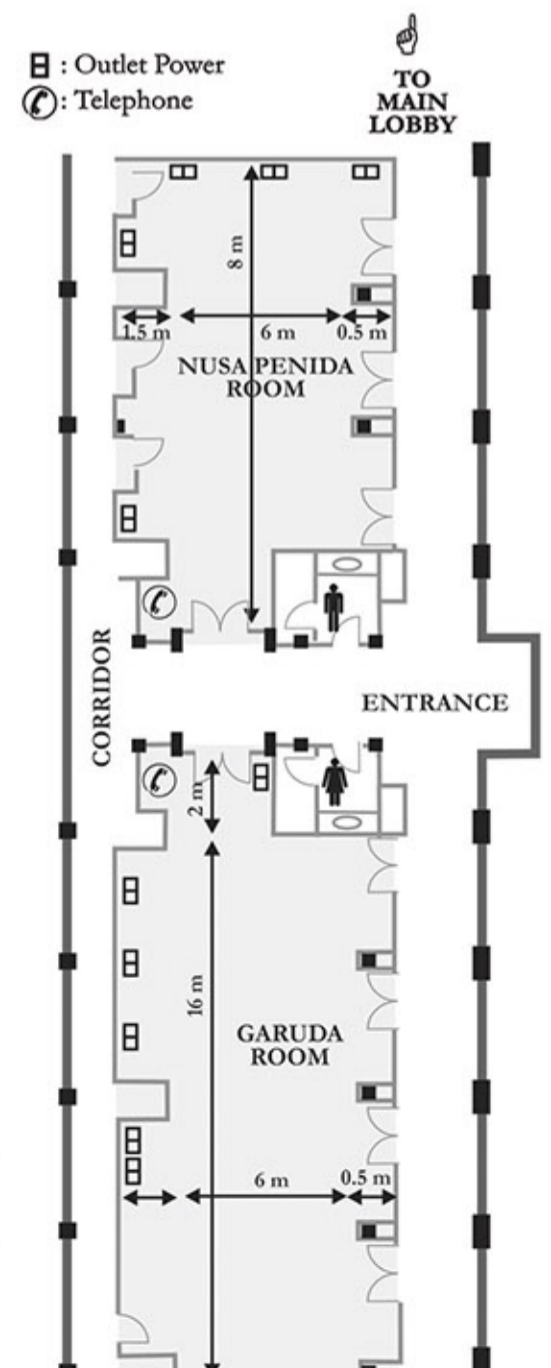

### VENUE SEATING CAPACITIES

Room Name	Surface	Height Min	Width/Length	Theatre	Class Room	Royal Square	U-Shape	Round Table	Cocktail
Kertagosa Room	540	-	22.5 x 24	225	120	-	-	110	220
Kamasan Room	84	3.00	7 x 12	50	36	30	24	32	40
Klungkung Room	60	3.00	7 x 8.5	30	24	16	18	24	30

## GARUDA & NUSA PENIDA

These function rooms overlook the Nusa Dua Beach Hotel & Spa's stunning Candi Bentar entrance gate and fountain pools.

The Garuda and Nusa Penida Rooms are at the disposal of those planning smaller or more private functions. It can seat up to 80 guests theatre-style and is equally accommodating for conferences, workshops and meetings. More intimate is the Nusa Penida Room, an attractive option for meetings up to 20 persons.

### VENUE SEATING CAPACITIES

Room Name	Surface	Height Min	Width/Length	Theatre	Class Room	Royal Square	U-Shape	Round Table	Cocktail
Garuda Room	111	2.40	6 x 18.5	80	42	40	32	70	80
Nusa Penida Room	84	2.10	6 x 8	20	15	14	14	-	-

### VENUE SEATING CAPACITIES

Room Name	Height Min	Width/ Length	Boardroom
Wedang Jahe Private Dining Room	3.00	10.5 x 4.1	20