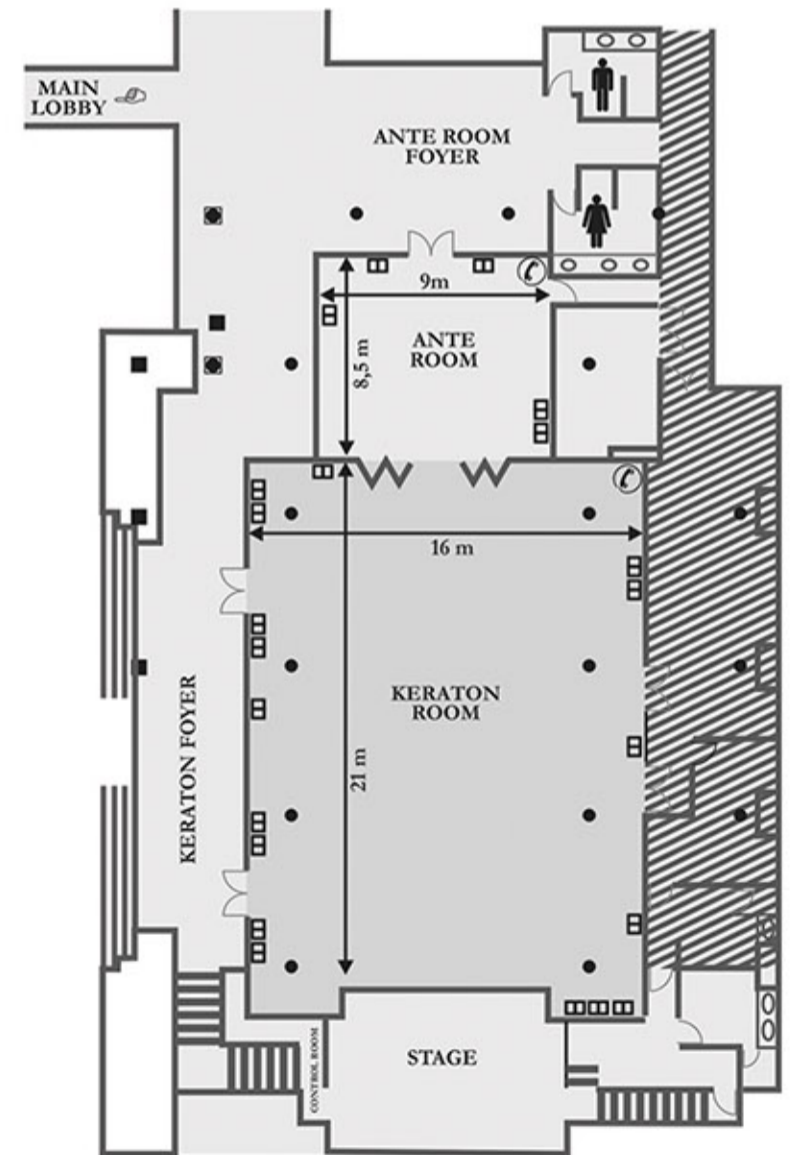

# KERATON

The Keraton Ballroom is richly decorated in the tradition of the ancient Kingdom palaces with a permanent stage and an adjoining anteroom. Its private entrance near the forecourt ensures an easy access for visitors with close proximity to the main lobby and business center facility.

## VENUE SEATING CAPACITIES

Room Name	Surface	Height Min	Width/Length	Theatre	Class Room	Royal Square	U-Shape	Round Table	Cocktail
Keraton Room	336	5.25	16x21	350	150	60	110	160	450
Ante Room	68	2.30	7.5x9	50	24	16	20	30	50
Keraton Ballroom	404	-	-	400	174	60	110	190	500