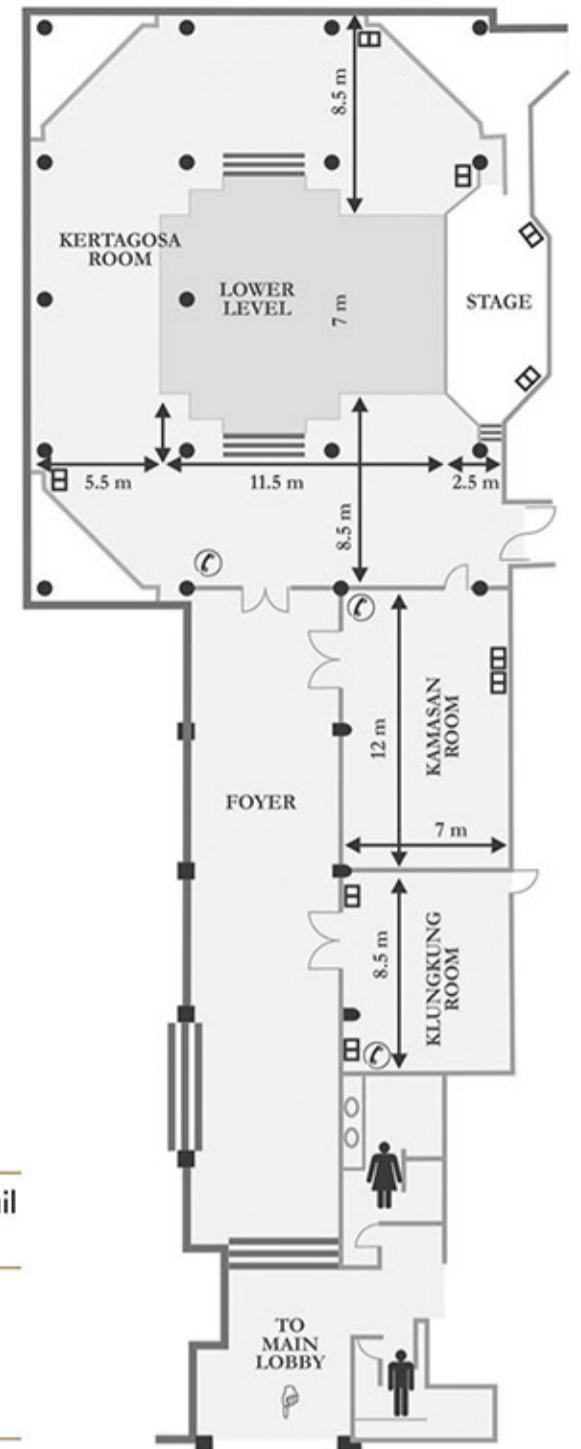

# KERATON

The Keraton Ballroom is richly decorated in the tradition of the ancient Kingdom palaces with a permanent stage and an adjoining anteroom. Its private entrance near the forecourt ensures an easy access for visitors with close proximity to the main lobby and business center facility.

## VENUE SEATING CAPACITIES

Room Name	Surface	Height Min	Width/Length	Theatre	Class Room	Royal Square	U-Shape	Round Table	Cocktail
Keraton Room	336	5.25	16x21	350	150	60	110	160	450
Ante Room	68	2.30	7.5x9	50	24	16	20	30	50
Keraton Ballroom	404	-	-	400	174	60	110	190	500

## KERTAGOSA, KAMASAN & KLUNGKUNG

Kertagosa is named after the infamous courthouse of Bali's ancient Klungkung regency. Its intricately painted ceiling panels are a striking contrast to the soft tones of the grandly proportioned room. Laid out on a multilevel plan, Kertagosa room features large windows overlooking the resort's landscaped gardens providing it with natural light. It is located off the main lobby, adjacent to Kamasan and Klungkung rooms and close to all resort facilities.

### VENUE SEATING CAPACITIES

Room Name	Surface	Height Min	Width/Length	Theatre	Class Room	Royal Square	U-Shape	Round Table	Cocktail
Kertagosa Room	540	-	22.5 x 24	225	120	-	-	110	220
Kamasan Room	84	3.00	7 x 12	50	36	30	24	32	40
Klungkung Room	60	3.00	7 x 8.5	30	24	16	18	24	30